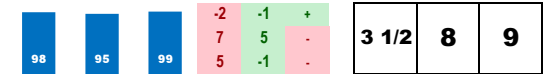

9-ANALYZE IT (9-2)

Trainer: Brown Chad C (0-0%-0%-0%)
Jockey: Velazquez J R (0-0%-0%-0%)
Class Rating: 0.07 Rank: 5

2018 (3): 4-1-3-0-$424,400 08/11/18 AP9 10.0 T *0.8 $400,000 6 Sectar-G1 98.3% 56
2017 (2): 2-2-0-0-$105,000 07/07/18 BEL10 10.0 t *2.3 $1,200,000 11 BelDby-G1 99.1% 91
Life:6-3-3-0-$529,400 06/02/18 BEL9 9.0 t *0.2 $200,000 4 PninRdg-G3 98.1% 126
Style: F+5 *Advantageous pace scenario. Best last-race ESR.*