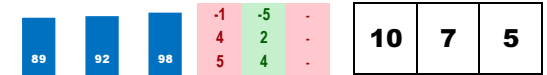

15-ZULU ALPHA (15-1)

Trainer: Ortiz John Alexander (0-0%-0%-0%)
Jockey: Saez Luis (0-0%-0%-0%)
Class Rating: 0.01 Rank: 16

2018 (5): 7-2-1-1-$99,083 09/14/18 CD2 8.5 T 4.3 $62,000 2 OC80000n3xc 100.0% 22
2017 (4): 8-3-0-2-$71,000 08/24/18 AP3 a8.5 T 3.1 $35,000 2 OC80000b 98.0% 43
Life:19-5-3-4-$177,757 08/02/18 AP3 a8.0 T 8.4 $35,000 2 OC80000b 100.0% 65
Style: F+4 *Advantageous pace scenario. Claimed in last race. Best speed figure does not meet today's par.*