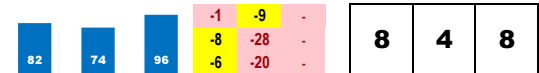

7-MAIMO (10-1)

Trainer: Handal Raymond (0-0%-0%-0%)
Jockey: Lezcano Jose (0-0%-0%-0%)
Class Rating: 0.26 Rank: 3

2018 (3): 8-3-1-0-$79,194 08/09/18 SAR4 7.0 D 4.0 $58,000 14 Clm32000 100.0% 58
2017 (2): 3-0-1-0-$8,587 06/30/18 BEL3 8.5 D 3.9 $27,000 9 Clm14000n3lc 3.0% 98
Life:11-3-2-0-$87,781 06/21/18 BEL3 8.5 D 5.4 $55,000 13 Alw50000s 5.8% 107
Style: F-6 *Claimed in next-to-last race. Best speed figure does not meet today's par. Ran without front leg wraps last time.*