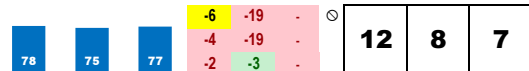

12	8	7

8-TOBACCO ROAD (12-1)

Trainer: Asmussen Steven M (0-0%-0%-0%)
Jockey: Lanerie C J (0-0%-0%-0%)
Class Rating: 0.02 Rank: 4

2018 (2): 4-2-0-0-$77,880	09/15/18	CD10	8.5	D	5.5	$150,000	5	Iroquois-G3	40.8%	21
Life:4-2-0-0-$77,880	08/19/18	ELP9	7.0	D	*1.8	$75,000	4	ELPJvnileB75k	100.0%	48
	07/29/18	ELP8	7.0	D	4.5	$42,000	3	MdSpWt	100.0%	69

Style: R-4