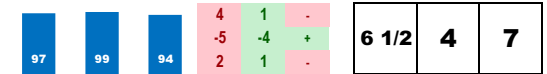

10-VOODOO SONG (6-1)

Trainer: Rice Linda (0-0%-0%-0%)
Jockey: Lezcano Jose (0-0%-0%-0%)
Class Rating: 0.06 Rank: 6

2018 (4): 6-3-0-1-$477,850 09/03/18 SAR9 8.5 T *0.6 $250,000 5 BBaruchH-G2 62.3% 33
2017 (3): 8-4-1-0-$355,085 08/11/18 SAR8 8.0 t 6.7 $500,000 7 4strdvH-G1 100.0% 56
Life:17-8-2-1-$880,935 07/14/18 BEL9 8.0 T 5.0 $150,000 4 FrbdnApplL150k 100.0% 84
Style: F+2 *Advantageous pace scenario.*