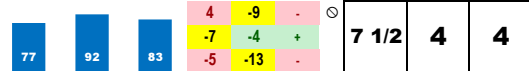

Style: M/F-6 *Blinkers on today.*

7 1/2	4	4
-------	---	---

4-UNIONIZER (10-1)

Trainer: Mott William I (0-0%-0%-0%)
 Jockey: Geroux Florent (0-0%-0%-0%)
 Class Rating: 0.03 Rank: 3

2018 (2): 3-2-0-0-\$92,250	09/01/18	MTH11	8.0	D	2.5	\$75,000	4	SaplingL75k	100.0%	35
Life:3-2-0-0-\$92,250	08/11/18	SAR2	7.0	D	8.7	\$85,000	4	MdSpWt	100.0%	56
	07/07/18	BEL1	6.0	D	35.8	\$75,000	4	MdSpWt	6.9%	91