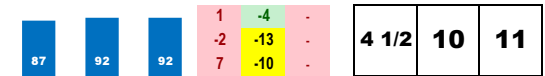

5-HOLDING GOLD (4-1)

Trainer: Casse Mark (0-0%-0%-0%)
Jockey: Velazquez J R (0-0%-0%-0%)
Class Rating: 0.13 Rank: 3

2018 (5): 6-1-0-1-$88,851 08/25/18 WO8 a7.0 T 3.5 $175,000 9 PlayKing-G2 58.0% 42
2017 (4): 6-1-1-1-$217,500 08/05/18 SAR5 5.5 T 3.7 $200,000 10 TroyH-G3 23.2% 62
Life:20-5-3-2-$461,186 06/30/18 WO9 6.0 T 3.6 $250,000 11 Hilandr-G1 72.6% 98
Style: R+1