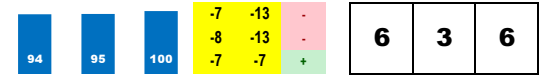

9-CHALON (4-1)

Trainer: Delacour Arnaud (0-0%-0%-0%)
Jockey: Castellano J J (0-0%-0%-0%)
Class Rating: 0.16 Rank: 2

2018 (4): 3-2-1-0-$145,000 06/17/18 MTH8 6.0 D *0.5 $75,000 5 fRegretB75k 100.0% 111
2017 (3): 7-2-2-1-$258,695 05/12/18 BEL3 6.5 D 3.4 $200,000 9 fVagrcyH-G3 85.2% 147
Life:11-5-3-1-$437,295 04/21/18 LRL6 6.0 D *0.8 $100,000 6 fPrimonetaB100k 100.0% 168
Style: F-7 *Ran without front leg wraps last time.*