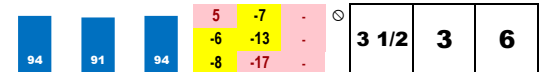

4-WEGOTOLDYOUGOTSOLD (5-1)

Trainer: Maker Michael J (0-0%-0%-0%)
Jockey: Gaffalione Tyler (0-0%-0%-0%)
Class Rating: 0.17 Rank: 5

2018 (3): 3-0-1-0-$12,700 09/03/18 SAR2 5.5 T 6.2 $48,000 12 Clm40000n2l 18.2% 33
2017 (2): 2-1-0-0-$25,590 07/27/18 SAR3 6.5 D *0.7e $44,000 12 Clm25000n2lc 85.2% 71
Life:5-1-1-0-$38,290 01/27/18 AQU6 6.0 D 4.7 $51,000 13 Alw50000s 35.2% 252
Style: R-7 *Claimed in next-to-last race.*