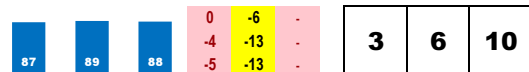

3	6	10

9-MOONSTER (10-1)

Trainer: Romans Dale (0-0%-0%-0%)
Jockey: Gaffalione Tyler (0-0%-0%-0%)
Class Rating: 0.01 Rank: 10

2018 (2): 2-1-0-0-$34,330	09/15/18	CD6	8.0	D	*2.7	$56,000	3	MdSpWt	100.0%	21
Life:2-1-0-0-$34,330	08/18/18	ELP7	5.0	D	11.8	$42,000	3	MdSpWt	29.9%	49

Style: UK-2 *Best last-race LSR.*