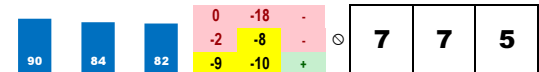

8-PASS THE GRAVY (12-1)

Trainer: Rivelli Larry (0-0%-0%-0%)
Jockey: Valdivia J Jr (0-0%-0%-0%)
Class Rating: 0.45 Rank: 1

2018 (3): 2-0-0-1-$9,416 06/26/18 FP6 6.0 D *0.5 $50,000 13 sSolLSophmr50k 21.1% 102
2017 (2): 4-3-0-0-$97,986 06/16/18 AP4 8.0 D+ 1.7 $75,000 16 sSprngfield75k 42.0% 112
Life:6-3-0-1-$107,402 12/09/17 HAW6 8.5 D *1.0 $50,000 13 sFuturityB50k 100.0% 301
Style: M/R-4