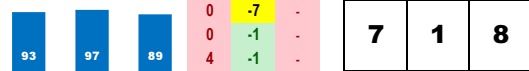

10/06/2018 KEE (race 9)
8.5 furlongs (main track)
Purse: $500,000
Par ESR: -8 LSR: -5

9-LA SARDANE (15-1)

Trainer: Drysdale Neil (0-0%-0%-0%)
Jockey: Saez Luis (0-0%-0%-0%)
Class Rating: 0.08 Rank: 6

2018 (4): 5-3-0-0-$212,290	08/25/18	WO8	a7.0	T	2.4	$175,000	7	PlayKing-G2	26.7%	42
2017 (3): 4-1-2-0-$104,816	06/30/18	BEL4	8.0	T	*1.8	$100,000	5	fPrctStngL100k	100.0%	98
Life:12-5-3-1-$331,618	06/07/18	BEL7	7.0	T	4.4	$200,000	7	flntcntnt-G3	100.0%	121

Style: F+0 *Advantageous pace scenario. Best last-race ESR. Recent LSRs do not meet race avg. Best speed figure does not meet today's par.*

7	1	8

10-OFF LIMITS (6-1)

Trainer: Brown Chad C (0-0%-0%-0%)
Jockey: Leparoux Julien R (0-0%-0%-0%)
Class Rating: 0.16 Rank: 2

2018 (6): 4-0-0-1-$99,000	08/25/18	SAR12	8.5	T	5.2	$400,000	10	fBlstSpa-G2	56.7%	42
2017 (5): 6-5-1-0-$543,800	06/09/18	BEL8	8.0	T	*1.8	$700,000	13	fJsAGm-G1	77.1%	119
Life:21-7-2-2-$733,405	04/14/18	KEE10	8.5	T	5.4	$350,000	9	fJenyWily-G1	72.4%	175

Style: R+10 *Disadvantageous pace scenario.*