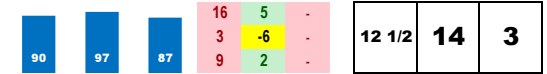

2-DIVISIDERO (15-1)

Trainer: Rubley Kelly (0-0%-0%-0%)
Jockey: Toledo Jevian (0-0%-0%-0%)
Class Rating: 0.05 Rank: 8

2018 (6): 5-1-1-1-$179,069 09/15/18 WO8 8.0 T 14.0 $800,000 9 WoMile-G1 49.5% 21
2017 (5): 7-1-1-1-$419,100 08/11/18 SAR8 8.0 t 10.6 $500,000 7 4strdvH-G1 73.4% 56
Life:21-6-3-4-$1,317,019 07/07/18 AP9 9.5 T 2.5 $100,000 3 ArIH-G3 100.0% 91
Style: R+9 *Disadvantageous pace scenario. Best last-race LSR.*