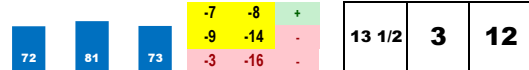

13 1/2	3	12

5-DREAM MAKER (5-1)

Trainer: Casse Mark (0-0%-0%-0%)
Jockey: Leparoux Julien R (0-0%-0%-0%)
Class Rating: 0.01 Rank: 7

2018 (2): 2-1-0-0-$44,600	09/03/18	SAR10	7.0	D	5.4	$350,000	8	Hopeful-G1	33.6%	33
Life:2-1-0-0-$44,600	06/07/18	CD1	5.5	D	*1.0	$51,000	3	MdSpWt	100.0%	121

Style: UK-2