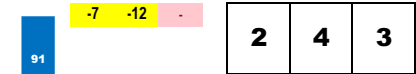

13-BOLD PROPOSITION (4-1)

Trainer: Casse Mark (0-0%-0%-0%)
Jockey: Geroux Florent (0-0%-0%-0%)
Class Rating: NA

2018 (2): 1-0-0-1-$5,600

Life:1-0-0-1-$5,600
Style: UK-7

09/15/18 CD1 6.0 D 2.9 $56,000 9 MdSpWt 40.0% 21