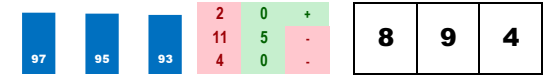

11-ALMANAAR (9-2)

Trainer: Brown Chad C (0-0%-0%-0%)
Jockey: Castellano J J (0-0%-0%-0%)
Class Rating: 0.08 Rank: 4

2018 (6): 2-1-1-0-$254,000 08/11/18 AP11 10.0 T 3.9 $1,000,000 10 AriMilln-G1 96.6% 56
2017 (5): 2-1-1-0-$247,690 06/08/18 BEL1 8.5 T 2.6 $100,000 3 OC100000b 100.0% 120
Life:16-6-4-2-$685,333 02/11/17 GP10 9.0 T 3.0 $350,000 6 GPTurH-G1 100.0% 602
Style: R+7 *Disadvantageous pace scenario. Best speed figure does not meet today's par.*