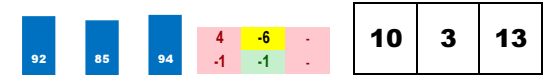

3-GREAT WIDE OPEN (50-1)

Trainer: Murphy Conor (0-0%-0%-0%)
Jockey: Graham J (0-0%-0%-0%)
Class Rating: 0.01 Rank: 15

2018 (6): 9-1-3-0-$128,920 09/01/18 KD8 8.0 T 18.1 $750,000 9 TourstMleL750k 91.7% 35
2017 (5): 3-0-0-0-$9,786 06/23/18 CBY4 8.0 T 4.9 $100,000 3 MystLkMleB100k 17.3% 105
Life:34-5-5-3-$193,945 05/28/18 CD5 8.5 T 18.1 $61,000 2 OC100000b 76.7% 131
Style: F+1 *Advantageous pace scenario. Recent LSRs do not meet race avg. Best speed figure does not meet today's par.*