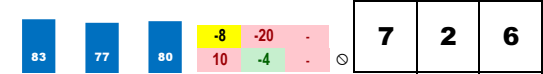

6-ROAN LIKE THE WIND (20-1)

Trainer: Demeritte Larry (0-0%-0%-0%)
Jockey: Morales Edgar (0-0%-0%-0%)
Class Rating: NA

2018 (2): 0-0-0-0-$00

Life:0-0-0-0-$00
Style: UK

7-MR ZYDECO (30-1)

Trainer: Macias Adolfo (0-0%-0%-0%)
Jockey: Riquelme J (0-0%-0%-0%)
Class Rating: 0.03 Rank: 2

2018 (2): 5-0-1-1-$15,554

Life:5-0-1-1-$15,554
Style: R-8

09/01/18 KD9 8.0 T 162.9 $400,000 24 KDJuvnleB400k 6.9% 35
08/21/18 IND6 8.0 D 5.2 $31,000 7 MdSpWt 18.5% 46
07/06/18 ELP8 8.0 T 16.1 $42,000 8 MdSpWt 64.8% 92
Exits tougher race.