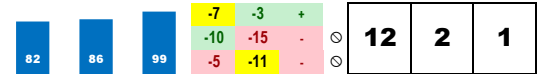

7-WIN LION WIN (50-1)

Trainer: Ramsay-Banks Allison (0-0%-0%-0%)
Jockey: Graham J (0-0%-0%-0%)
Class Rating: 0.04 Rank: 12

2018 (7): 7-1-1-1-$40,020 06/23/18 EVD2 a5.0 T 7.2 $24,000 3 OC30000b 100.0% 105
2017 (6): 1-1-0-0-$26,400 05/26/18 EVD7 5.5 D 9.8 $75,000 6 sLaLgnsSptB75k 20.0% 133
Life:36-8-5-8-$279,607 05/03/18 EVD7 5.5 D 3.5 $27,000 4 sOC30000b 26.6% 156
Style: F-7

Best last-race speed figure.