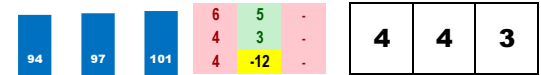

3-QUIDURA (2-1)

Trainer: Brown Chad C (0-0%-0%-0%)
Jockey: Castellano J J (0-0%-0%-0%)
Class Rating: 0.18 Rank: 1

2018 (5): 2-1-1-0-$237,000 08/25/18 SAR12 8.5 T 3.8 $400,000 10 fBlstSpa-G2 100.0% 42
2017 (4): 5-1-2-1-$362,011 07/15/18 BEL2 8.0 T *0.3e $85,000 5 fOC80000b 97.9% 83
Life:11-5-3-1-$740,786 10/15/17 WO9 10.0 T 2.8 $500,000 11 fEPTaylr-G1 14.6% 356
Style: F+4 *Advantageous pace scenario. Best last-race speed figure. Best last-race LSR.*