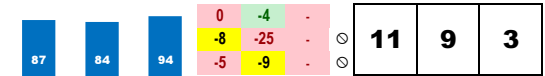

1-DONE DEAL (15-1)

Trainer: Wilkes Ian R (0-0%-0%-0%)
Jockey: Landeros Chris (0-0%-0%-0%)
Class Rating: 0.07 Rank: 8

2018 (5): 4-2-0-0-$92,450 09/08/18 KD9 6.5 T 6.1 $500,000 16 KdTFspt-G3 66.1% 28
07/28/18 SAR8 6.0 D 8.0 $350,000 13 AGVndbtH-G1 1.1% 70
Life:9-4-0-2-$152,000 07/06/18 PRM6 6.0 D 5.1 $100,000 7 IowaSpntHL100k 100.0% 92
Style: F+0 Exits tougher race.