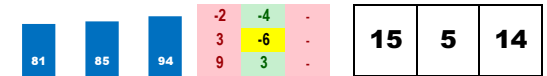

16-HOLIDAY STONE (20-1)

Trainer: Weaver George (0-0%-0%-0%)
Jockey: Lynch Feargal (0-0%-0%-0%)
Class Rating: 0.01 Rank: 14

2018 (4): 1-1-0-0-$50,600 09/01/18 SAR4 8.0 t 7.8 $92,000 3 OC62500n2x 100.0% 35
2017 (3): 11-0-2-2-$106,090 12/26/17 SA6 8.0 T 14.4 $200,000 4 MthsBrMI-G2 13.4% 284
Life:15-3-2-3-$231,390 11/23/17 DMR3 8.0 T 4.8 $55,000 2 OC62500n2x 93.7% 317
Style: M/F+3 *Best speed figure does not meet today's par.*