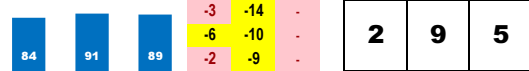

2	9	5

3-FLUMINENSE (10-1)

Trainer: Asmussen Steven M (0-0%-0%-0%)
Jockey: Santana Ricardo Jr (0-0%-0%-0%)
Class Rating: 0.01 Rank: 6

2018 (2): 3-1-0-2-$44,145	08/26/18	WO8	a6.0	T	*1.7	$100,000	4	SoarFreeL100k	34.9%	41
Life:3-1-0-2-$44,145	06/30/18	CD2	5.0	D	*0.5	$51,000	3	MdSpWt	100.0%	98
	06/07/18	CD1	5.5	D	2.5	$51,000	3	MdSpWt	45.0%	121

Style: M/F-6 *Blinkers on today.*