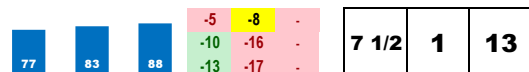

Style: F-10

7 1/2	1	13
-------	---	----

11-BORRACHO (20-1)

Trainer: Arnold George R li (0-0%-0%-0%)
 Jockey: Graham J (0-0%-0%-0%)
 Class Rating: 0.01 Rank: 8

2018 (2): 3-1-0-0-\$42,100 09/15/18 CD4 8.0 D *1.8 \$56,000 3 MdSpWt 100.0% 21
 08/18/18 SAR4 6.0 D 11.6 \$85,000 4 MdSpWt 11.1% 49
 Life:3-1-0-0-\$42,100 07/28/18 SAR5 6.0 D 35.3 \$85,000 4 MdSpWt 13.4% 70
Style: R-1 *Best last-race ESR.*