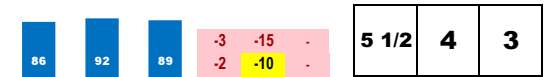

9-WEB O' GOLD (4-1)

Trainer: Mcpeek Kenneth G (0-0%-0%-0%)
Jockey: Hernandez B J Jr (0-0%-0%-0%)
Class Rating: 0.10 Rank: 2

2018 (2): 3-0-3-0-$42,800 09/01/18 KD6 6.5 T 3.3 $130,000 14 fMdSpWt 94.8% 35
07/28/18 ELP6 7.0 D 3.6 $42,000 8 fMdSpWt 64.0% 70
Life:3-0-3-0-$42,800 07/01/18 ELP1 5.0 D 4.2 $42,000 8 fMdSpWt 48.3% 97
Style: M/R-3