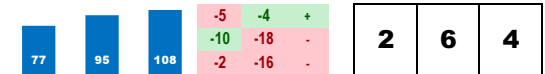

8-EL CUCUY (5-2)

Trainer: Amoss Thomas M (0-0%-0%-0%)
Jockey: Lanerie C J (0-0%-0%-0%)
Class Rating: 0.18 Rank: 3

2018 (3): 3-1-1-1-$25,400 09/16/18 CD10 6.5 D *2.1 $25,000 10 Md30000 100.0% 20
2017 (2): 0-0-0-0-$00 07/26/18 SAR2 6.5 D 3.1 $37,000 13 Md20000c 74.6% 72
Life:3-1-1-1-$25,400 06/14/18 BEL9 6.0 D 5.8 $30,000 11 Md20000c 38.2% 114
Style: F-5 Superior last-race speed figure. Best last-race LSR. Claimed in next-to-last race. Ran without front leg wraps last time.