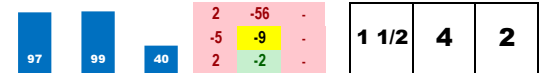

7-PINCH HIT (5-2)

Trainer: Cox Brad H (0-0%-0%-0%)
Jockey: Bridgmohan S X (0-0%-0%-0%)
Class Rating: 0.25 Rank: 1

2018 (4): 5-1-1-1-$87,050 09/15/18 CD9 8.5 D 4.2 $100,000 12 fLcstGrv-G3 0.0% 21
2017 (3): 8-4-1-0-$147,450 08/12/18 ELP9 8.0 D 2.9 $100,000 12 fGrpDoll-G3 59.8% 55
Life:15-5-3-1-$246,100 07/14/18 IND4 8.5 D *1.8 $100,000 12 fMHGeorgeL100k 100.0% 84
Style: M/F+2