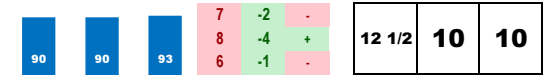

13-BIG SCORE (30-1)

Trainer: Yakteen Tim (0-0%-0%-0%)
Jockey: Santana Ricardo Jr (0-0%-0%-0%)
Class Rating: 0.04 Rank: 10

2018 (4): 2-0-0-0-$16,872 08/19/18 DMR8 8.0 T 13.5 $200,000 4 DmrMileH-G2 67.7% 48
2017 (3): 8-1-3-3-$388,500 07/22/18 DMR6 8.0 T 3.9 $75,000 3 rWickerrB75k 70.7% 76
Life:14-3-4-3-$553,172 12/26/17 SA6 8.0 T *1.7 $200,000 4 MthsBrMI-G2 59.8% 284
Style: R+7 *Disadvantageous pace scenario. Recent LSRs do not meet race avg.*