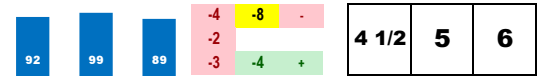

10-WILL CALL (4-1)

Trainer: Cox Brad H (0-0%-0%-0%)
Jockey: Bridgmohan S X (0-0%-0%-0%)
Class Rating: 0.13 Rank: 2

2018 (4): 6-3-1-0-$193,687 08/05/18 ELP5 5.5 T *1.1 $100,000 7 KDPrtVtSptB100k 34.6% 62
2017 (3): 3-2-0-1-$55,950 06/28/18 CD3 5.5 T *0.9 $64,000 6 OC80000b 100.0% 100
Life:11-6-1-1-$271,837 05/04/18 CD7 5.0 T 6.8 $200,000 10 TurfSprt-G3 100.0% 155
Style: R-3

Best speed figure does not meet today's par.