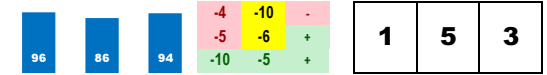

13-MIND CONTROL (7-2)

Trainer: Sacco Gregory D (0-0%-0%-0%)
Jockey: Velazquez J R (0-0%-0%-0%)
Class Rating: 0.07 Rank: 1

2018 (2): 3-2-1-0-$220,900 09/03/18 SAR10 7.0 D 10.1 $350,000 8 Hopeful-G1 100.0% 33
08/12/18 MTH3 6.0 D *0.7 $36,000 3 MdSpWt 100.0% 55
Life:3-2-1-0-$220,900 07/05/18 DEL3 5.5 D 13.1 $34,000 3 MdSpWt 75.3% 93
Style: F-5 *Best last-race speed figure.*