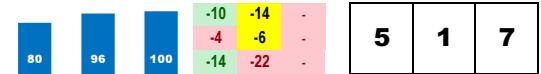

7-GOLDEN MISCHIEF (7-2)

Trainer: Cox Brad H (0-0%-0%-0%)
Jockey: Geroux Florent (0-0%-0%-0%)
Class Rating: 0.12 Rank: 6

2018 (4): 5-3-0-0-$162,320 08/04/18 MNR3 6.0 D *0.4 $75,000 5 fWVScrySB75k 100.0% 63
2017 (3): 7-2-2-0-$189,100 07/05/18 PRM6 6.0 D *0.9 $100,000 6 fSaylrVleL100k 100.0% 93
Life:20-9-3-0-$518,150 05/26/18 CD10 6.0 D *0.5 $100,000 6 fWngClrs-G3 22.9% 133
Style: F-10 *Best last-race ESR.*