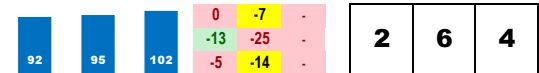

1-RULER OF THE NILE (5-2)

Trainer: Asmussen Steven M (0-0%-0%-0%)
Jockey: Santana Ricardo Jr (0-0%-0%-0%)
Class Rating: 0.21 Rank: 4

2018 (3): 5-2-1-1-$47,147 09/02/18 SAR1 7.0 D 2.8 $32,000 10 Clm16000n2lc 100.0% 34
2017 (2): 0-0-0-0-$00 07/08/18 GP10 8.0 D *2.2 $47,000 12 OC16000n1x 19.2% 90
Life:5-2-1-1-$47,147 06/17/18 GP9 8.5 D *1.4 $51,700 13 OC16000n1x 66.5% 111
Style: M/F-5 *Best last-race speed figure. Claimed in last race.*