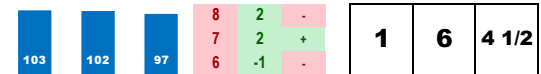

2-A RAVING BEAUTY (3-1)

Trainer: Brown Chad C (0-0%-0%-0%)
Jockey: Velazquez J R (0-0%-0%-0%)
Class Rating: 0.13 Rank: 3

2018 (5): 4-2-0-1-$579,000 08/25/18 SAR12 8.5 T *0.9 $400,000 10 fBlstSpa-G2 61.3% 42
2017 (4): 10-2-2-2-$139,320 07/21/18 SAR10 9.0 T 2.5 $500,000 11 fDiana-G1 91.3% 77
Life:21-5-3-3-$778,483 06/09/18 BEL8 8.0 T 3.7 $700,000 13 fJsaGm-G1 100.0% 119
Style: M/R+7 *Disadvantageous pace scenario.*