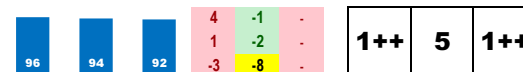

6-MR. DEPUTY (7-2)

Trainer: Weeder Tim (0-0%-0%-0%)

Jockey: Ramos A B (0-0%-0%-0%)

Class Rating: 0.11 Rank: 4

2018 (4): 4-0-1-1-$3,865 04/17/18 SUN8 6.0 D 7.5 $9,200 9 Clm5000n2l 57.8% 40
2017 (3): 3-1-0-0-$7,200 03/31/18 SUN5 5.5 D 6.8 $10,500 9 Clm12500n2l 1.2% 57
Life:9-1-1-1-$11,162 01/30/18 SUN2 4.5 D 32.7 $14,148 11 Clm12500b 9.2% 117

Style: M/F-2