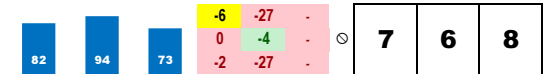

6-WAY OUT WEST (10-1)

Trainer: Gleason Tyrone (0-0%-0%-0%)
Jockey: Haar Nathan (0-0%-0%-0%)
Class Rating: 0.31 Rank: 1

2017 (3): 7-1-1-1-$32,266 11/03/17 RP4 8.0 D 23.2 $26,950 15 Clm25000 1.5% 205
10/13/17 RP6 8.0 T 91.3 $23,650 14 Clm20000 57.1% 226
Life:11-3-2-1-$95,965 08/13/17 ARP8 6.0 D 5.6 $14,500 11 Alw14500nc 2.6% 287
Style: M/R-4 *Exits tougher race.*