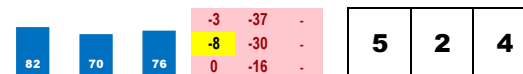

4-ET TU BRUTAE (4-1)

Trainer: Parsons Riley (0-0%-0%-0%)

Jockey: Lopez Karlo (0-0%-0%-0%)

Class Rating: 0.16 Rank: 2

2017 (2): 3-1-0-1-$12,263 08/13/17 ARP10 6.0 D 59.6 $100,000 29 GoldRshFB100k 0.4% 287
07/09/17 ARP7 6.0 D 9.0 $40,000 18 sCTBAFut40k 12.2% 322
Life:3-1-0-1-$12,263 06/09/17 ARP3 5.0 D 25.9 $11,700 10 sMdSpWt 100.0% 352

Style: R-3

Exits tougher race. Best last-race ESR.

5-LADAKH (5-2)

Trainer: Weeder Tim (0-0%-0%-0%)

Jockey: Haar Nathan (0-0%-0%-0%)

Class Rating: 0.17 Rank: 1

2018 (4): 4-0-2-1-$9,368 04/10/18 SUN4 8.0 D 2.9 $15,100 11 Clm15000n2l 99.5% 47
2017 (3): 4-1-0-0-$9,120 03/17/18 SUN4 8.0 D 6.7 $15,100 11 Clm15000n2l 89.7% 71
Life:9-1-2-1-$21,388 03/03/18 SUN5 8.0 D 25.1 $25,600 15 Alw25600n2l 53.9% 85

Style: F+1