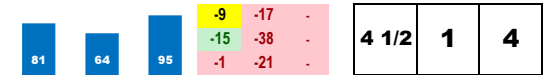

1-CALL ME MR TE (8-1)

Trainer: Vicchilli Russell (0-0%-0%-0%)
Jockey: Gonzalez Ameth (0-0%-0%-0%)
Class Rating: 0.08 Rank: 1

2017 (2): 3-0-0-1-$4,802 07/29/17 ARP6 5.5 D 16.9 $42,170 21 SilvrCpFut42k 26.0% 302
07/09/17 ARP7 6.0 D 23.9 $40,000 20 sCTBAFut40k 0.1% 322
Life:3-0-0-1-$4,802 06/09/17 ARP3 5.0 D 4.5 $11,700 11 sMdSpWt 25.0% 352
Style: M/F-9 Exits tougher race. Best last-race speed figure.