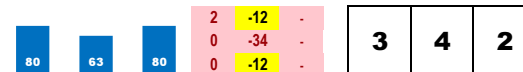

6-R SILVER CHARM (5-2)

Trainer: Long Vaughn (0-0%-0%-0%)

Jockey: Haar Nathan (0-0%-0%-0%)

Class Rating: 0.21 Rank: 1

2018 (5): 2-0-0-0-$272 02/03/18 TUP6 6.5 D 8.5 $7,000 10 fCIm3500n3l 2.8% 113
2017 (4): 11-2-1-2-$16,982 01/16/18 TUP6 6.0 D 12.8 $7,000 10 fCIm3500n3l 51.1% 131
Life:19-2-2-4-$26,175 12/31/17 TUP8 6.5 D 5.0 $7,000 10 fCIm3500n3l 0.9% 147

Style: F-8

Blinkers on today.

1-DAZZLE MAN (3-1)

Trainer: Mitchell Stetson (0-0%-0%-0%)

Jockey: Cardoso David (0-0%-0%-0%)

Class Rating: 0.04 Rank: 6

2018 (8): 2-0-0-0-$500 05/19/18 HPO4 6.0 D 11.7 $10,000 9 Alw10950n2l 31.8% 8
2017 (7): 2-1-0-0-$2,680 04/27/18 FON7 6.0 D 10.2 $7,000 8 Alw7000n2l 0.5% 30
Life:9-1-1-1-$9,640 09/01/17 CLS3 6.0 D 2.7 $4,000 6 Md10000 100.0% 268

Style: R+0

2-FINE WITH ME (6-1)

Trainer: Hall Monk (0-0%-0%-0%)

Jockey: Williams C S (0-0%-0%-0%)

Class Rating: 0.13 Rank: 3

2017 (2): 4-1-1-0-$10,360 08/13/17 ARP10 6.0 D 48.9 $100,000 29 GoldRshFB100k 0.0% 287
07/09/17 ARP7 6.0 D 5.9 $40,000 18 sCTBAFut40k 0.7% 322
Life:4-1-1-0-$10,360 06/25/17 ARP7 5.0 D 2.1 $11,700 10 sMdSpWt 100.0% 336

Style: M/F-9

Exits tougher race.

3-ROYAL RAVEN (8-1)

Trainer: Leyba Ruben (0-0%-0%-0%)

Jockey: Figueroa Cerapio (0-0%-0%-0%)

Class Rating: 0.09 Rank: 5

2017 (6): 8-1-1-0-$9,152 09/11/17 ZIA3 6.0 D 81.0 $28,500 15 sAlw28500n1x 258
08/27/17 RUI1 4.0 D 20.3 $11,900 10 Alw12471n2x 0.1% 273
Life:37-1-2-1-$22,063 04/08/17 SUN8 8.0 D 39.6 $41,700 19 sAlw41700nc 0.0% 414

Style: R+1

Exits tougher race. Recent LSRs do not meet race avg. Best speed figure does not meet today's par.

4-ET TU BRUTAE (4-1)

Trainer: Parsons Riley (0-0%-0%-0%)

Jockey: Lopez Karlo (0-0%-0%-0%)

Class Rating: 0.16 Rank: 2