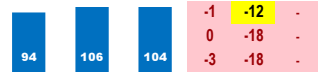

7-VANT (5-2)

Trainer: Rumsey Jack (0-0%-0%-0%)
Jockey: Aguilar Daniel (0-0%-0%-0%)
Class Rating: 0.09 Rank: 2

2018 (5): 7-0-1-1-$3,234	05/05/18	TUP4	6.0	D	5.3	$6,300	11	fMd5000	63.0%	22				-1	-12	-
2017 (4): 6-0-1-1-$2,140	04/17/18	TUP5	6.5	D	29.2	$6,300	11	fMd5000	21.3%	40	94	106	104	0	-18	-
Life:13-0-2-2-$5,374	03/28/18	TUP8	6.5	D	6.3	$6,300	11	fMd5000	37.8%	60				-3	-18	-

1+	4	1

1-MIND BENDING (5-2)

Trainer: Palafox David (0-0%-0%-0%)
Jockey: Meza Manuel (0-0%-0%-0%)
Class Rating: 0.16 Rank: 3

2017 (6): 8-1-1-3-$8,840	10/07/17	PRM1	1.4	D	15.0	$8,500	12	OC7500	44.7%	232						
	09/23/17	PRM3	1.1	D	2.2	$10,540	13	OC7500	16.0%	246	81	86	84			
Life:32-3-9-6-$60,988	09/10/17	PRM3	1.4	D	3.5	$7,700	11	CIm6250b	60.2%	259