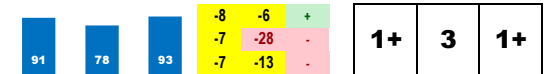

4-BOSTON SAINT (5-2)

Trainer: Rumsey Jack (0-0%-0%-0%)
Jockey: Aguilar Daniel (0-0%-0%-0%)
Class Rating: 0.04 Rank: 4

2018 (4): 4-0-1-1-$2,197 05/05/18 TUP7 6.0 D 18.7 $6,300 8 Md5000 95.5% 22
2017 (3): 6-0-0-1-$1,555 04/22/18 TUP6 6.5 D 15.8 $6,300 8 Md5000 2.8% 35
Life:10-0-1-2-$3,752 04/03/18 TUP2 5.0 D 15.9 $6,300 8 Md5000 50.0% 54
Style: M/F-7 Best last-race LSR. Best speed figure does not meet today's par. Blinkers on today.