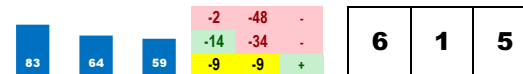

2-FINE WITH ME (6-1)

Trainer: Hall Monk (0-0%-0%-0%)

Jockey: Williams C S (0-0%-0%-0%)

Class Rating: 0.13 Rank: 3

2017 (2): 4-1-1-0-$10,360 08/13/17 ARP10 6.0 D 48.9 $100,000 29 GoldRshFB100k 0.0% 287
07/09/17 ARP7 6.0 D 5.9 $40,000 18 sCTBAFut40k 0.7% 322
Life:4-1-1-0-$10,360 06/25/17 ARP7 5.0 D 2.1 $11,700 10 sMdSpWt 100.0% 336

Style: M/F-9

Exits tougher race.