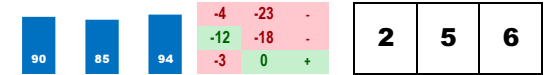

6-A J SAMURAI (4-1)

Trainer: Gleason Kenneth J (0-0%-0%-0%)
Jockey: Lopez Karlo (0-0%-0%-0%)
Class Rating: 0.19 Rank: 2

2017 (2): 3-2-0-0-$35,483 08/13/17 ARP10 6.0 D 3.3 $100,000 18 GoldRshFB100k 50.0% 287
07/09/17 ARP7 6.0 D *0.4 $40,000 12 sCTBAFut40k 100.0% 322
Life:3-2-0-0-$35,483 06/17/17 ARP4 5.0 D *0.6 $11,700 6 sMdSpWt 100.0% 344
Style: M/R-4 Exits tougher race.