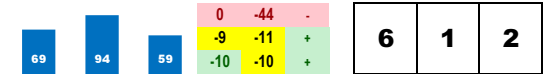

5-DA GRUMP (6-1)

Trainer: Gleason Kenneth J (0-0%-0%-0%)
Jockey: Haar Nathan (0-0%-0%-0%)
Class Rating: 0.18 Rank: 3

2017 (2): 4-2-1-0-$35,662 08/13/17 ARP10 6.0 D 8.5 $100,000 18 GoldRshFB100k 0.0% 287
07/29/17 ARP6 5.5 D *1.8 $42,170 12 SilvrCpFut42k 100.0% 302
Life:4-2-1-0-$35,662 07/07/17 ARP6 5.5 D *0.5 $11,700 6 sMdSpWt 100.0% 324
Style: F-9 Exits tougher race.