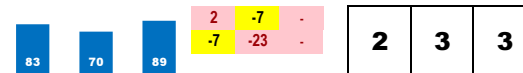

1-STORMY RED MORNING (4-1)

Trainer: Weeder Tim (0-0%-0%-0%)

Jockey: Soto Jaciel (0-0%-0%-0%)

Class Rating: 0.07 Rank: 4

2018 (6): 2-0-0-1-$3,330 02/23/18 SUN8 1.6 D 12.1 $33,300 15 OC50000 3.2% 93
2017 (5): 6-0-0-3-$6,235 01/12/18 SUN8 1.8 D 15.0 $33,300 15 OC50000 54.6% 135
Life:27-5-5-7-$104,617 09/17/17 ZIA8 1.6 D 30.6 $50,000 18 JAMESISAAC50k 1.4% 252

Style: UK

Exits tougher race.