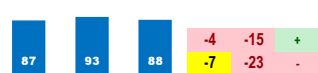

3	5	2

2-GRAND SUDETEN (3-1)

Trainer: Rushton Stetson (0-0%-0%-0%)
Jockey: Ramos A B (0-0%-0%-0%)
Class Rating: 0.11 Rank: 3

2017 (4): 7-1-0-2-$5,970	09/02/17	SWF8	5.5	D	2.6	$4,900	9	Alw4900n2l	100.0%	267						
	08/12/17	ARP1	5.5	D	7.6	$7,400	11	fsCIm5000n2l	81.9%	288	87	96	86	-11	-18	-
Life:21-2-2-3-$20,498	07/30/17	ARP7	6.0	D	7.4	$11,000	13	fsCIm10000n2l	17.5%	301				-8	-19	-