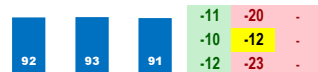

4-EPSOM IMP (4-1)

Trainer: Jenkins Reed L (0-0%-0%-0%)
Jockey: Williams C S (0-0%-0%-0%)
Class Rating: 0.06 Rank: 5

2017 (5): 2-0-1-0-$2,494	08/12/17	ARP1	5.5	D	3.9	$7,400	11	fsCIm5000n2l	29.5%	288				-11	-20	-
	05/20/17	ARP6	5.5	D	8.4	$12,100	14	fsAlw12100n2l	62.3%	372	92	93	91	-10	-12	-
Life:11-1-2-2-$9,264	08/12/16	ARP8	6.0	D	13.3	$9,500	12	sCIm5000n2l	39.7%	653				-12	-23	-

1	1	3

5-MY MEADOW (8-1)

Trainer: Hall Monk (0-0%-0%-0%)
Jockey: Rodriguez Malouly (0-0%-0%-0%)
Class Rating: 0.10 Rank: 4

2017 (3): 6-1-0-0-$4,743	08/12/17	ARP7	5.5	D	48.4	$12,500	14	fAlw12500n3l	1.6%	288				-4	-24	-
	08/04/17	ARP6	5.5	D	5.4	$6,400	10	fCIm5000n3l	55.7%	296	59	97	89	-8	-18	-
Life:10-2-2-0-$15,243	07/22/17	ARP8	8.3	D	85.1	$44,350	26	fsCTBArOaks44k	0.0%	309				-10	-62	-