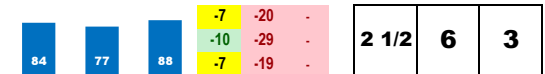

6-COLORADO CHROME (4-1)

Trainer: Stivers Ryan (0-0%-0%-0%)
Jockey: Williams C S (0-0%-0%-0%)
Class Rating: 0.05 Rank: 3

2017 (3): 6-0-1-2-$3,541 08/11/17 ARP4 5.5 D 3.0 $9,700 10 MdSpWt 5.5% 289
07/23/17 ARP2 5.5 D 2.7 $6,100 8 sMd8000 17.7% 308
Life:6-0-1-2-$3,541 07/09/17 ARP1 6.0 D *1.7 $4,800 7 Md6500 66.2% 322
Style: M/F-7