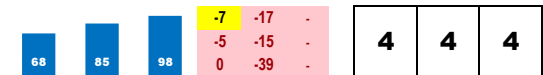

1-SPEEDO TE (7-2)

Trainer: Vicchilli Russell (0-0%-0%-0%)
Jockey: Cardoso David (0-0%-0%-0%)
Class Rating: 0.09 Rank: 4

2018 (3): 2-1-0-1-$8,820 03/04/18 TUP6 6.5 D 7.2 $12,500 6 Moc30000 100.0% 84
2017 (2): 4-0-1-0-$11,032 02/13/18 TUP2 6.0 D 13.1 $12,500 6 Moc30000 48.1% 103
Life:6-1-1-1-$19,852 08/13/17 ARP10 6.0 D 40.0 $100,000 18 GoldRshFB100k 0.1% 287
Style: M/R-5 *Best last-race speed figure. Recent LSRs do not meet race avg.*