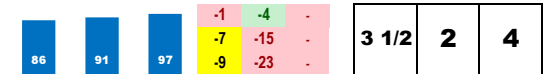

5-VALIANT RULER (8-1)

Trainer: Simpson Gary (0-0%-0%-0%)
Jockey: Williams C S (0-0%-0%-0%)
Class Rating: 0.12 Rank: 5

2017 (4): 3-1-1-0-$9,821 07/29/17 ARP4 6.0 D 3.7 $12,500 10 Alw12500n3l 97.2% 302
06/24/17 ARP8 6.0 D 8.2 $12,000 10 Alw12000n2l 100.0% 337
Life:4-2-1-0-$15,641 06/11/17 ARP7 6.0 D 13.2 $12,100 10 Alw12100n2l 22.9% 350
Style: R-7 *Best last-race LSR.*