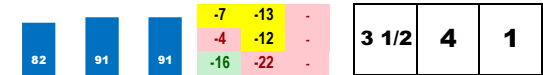

3-RUNN'N REBEL (5-1)

Trainer: Barraza Rafael S (0-0%-0%-0%)
Jockey: Iammarino M P (0-0%-0%-0%)
Class Rating: 0.07 Rank: 8

2018 (5): 8-0-2-2-$5,196 04/21/18 TUP5 6.0 D 3.9 $9,000 8 sClm4000 83.3% 36
2017 (4): 10-1-2-2-$10,666 04/04/18 TUP8 6.0 D *2.0 $7,000 7 Clm3500n3l 56.1% 53
Life:27-2-5-6-$28,567 03/27/18 TUP7 8.0 D *1.9 $7,000 7 Clm3500n3l 19.7% 61
Style: F-7 *Best last-race ESR. Best speed figure does not meet today's par. Blinkers on today.*