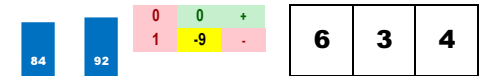

**9-SPLIT THE WICKETS (50-1)**

Trainer: Van Berg Thomas L (22-23%-32%-45%)
 Jockey: Court J K (57-9%-12%-26%)
 Class Rating: NA

2018 (2): 1-0-0-0-\$191 10/25/18 KEE6 6.0 D 49.5 \$67,000 9 MdSpWt 0.2% 30
 Life:1-0-0-0-\$191
 Style: UK
 Recent LSRs do not meet race avg.