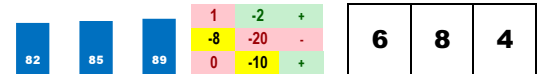

4-CHAMPAGNE ANYONE (10-1)

Trainer: Wilkes Ian R (70-16%-24%-37%)
Jockey: Landeros Chris (107-13%-20%-37%)
Class Rating: 0.06 Rank: 4

2018 (2): 3-2-0-1-$70,800 10/10/18 KEE1 8.0 D 6.5 $69,000 6 fOC7500n2l 100.0% 45
08/31/18 ELP7 7.0 D *1.6 $42,000 5 fMdSpWt 100.0% 85
Life:3-2-0-1-$70,800 07/27/18 ELP6 5.0 D 4.1 $42,000 5 fMdSpWt 71.9% 120