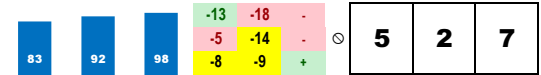

3-DISTANT SHORE (7-2)

Trainer: Amoss Thomas M (36-36%-36%-56%)
Jockey: Lanerie C J (166-20%-36%-52%)
Class Rating: 0.09 Rank: 2

2018 (2): 3-1-1-1-$42,900 11/02/18 CD4 8.0 D 14.7 $100,000 11 StrefSnsB100k 31.1% 22
09/08/18 AP8 7.0 D+ 2.0 $75,000 10 AriWaFutL75k 88.4% 77
Life:3-1-1-1-$42,900 08/14/18 IND6 5.5 D *2.6 $31,000 6 MdSpWt 100.0% 102
Style: M/F-10