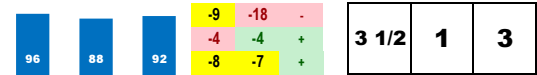

2-HIGH REGARD (15-1)

Trainer: Oliver Victoria (24-17%-46%-58%)
Jockey: Lanerie C J (166-20%-36%-52%)
Class Rating: 0.04 Rank: 6

2018 (2): 4-1-0-1-$49,380 10/28/18 CD8 8.0 D 13.7 $100,000 7 fRgsTRchsB100k 55.8% 27
10/10/18 KEE1 8.0 D *1.2 $69,000 6 fOC7500n2l 77.1% 45
Life:4-1-0-1-$49,380 09/14/18 CD8 8.0 D 4.1 $56,000 5 fMdSpWt 100.0% 71