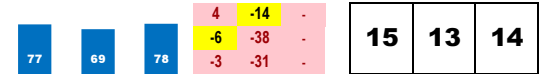

15-MY WYNTER ROSE (20-1)

Trainer: Short Thomas (3-0%-0%-0%)
Jockey: Orm Cory (10-0%-0%-10%)
Class Rating: 0.08 Rank: 8

2018 (2): 10-2-0-2-$58,969 11/01/18 LRL8 8.0 D 22.1 $42,000 7 fOC5000n1x 12.5% 23
10/05/18 KEE9 8.5 D 190.9 $400,000 23 fAlcibiad-G1 0.0% 50
Life:10-2-0-2-$58,969 09/15/18 CD11 8.5 D 106.9 $200,000 16 fPocahnts-G2 3.3% 70
Style: R-3 Best speed figure does not meet today's par.