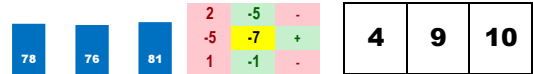

11/24/2018 CD (race 2)
8.5 furlongs (main track)
Purse: $76,000
Par ESR: -6 LSR: -11

1A-SPEEDY SOLUTION (2-1)

Trainer: Ward Wesley A (7-14%-43%-43%)
Jockey: Velazquez J R (9-11%-11%-33%)
Class Rating: 0.11 Rank: 3

2018 (2): 3-1-0-1-$54,750 10/10/18 KEE7 8.5 T 13.5 $200,000 16 fJessamn-G2 34.9% 45
08/26/18 SAR2 8.5 T *1.7 $85,000 10 fMdSpWt 100.0% 90
Life:3-1-0-1-$54,750 07/06/18 BEL4 6.0 t 6.0 $75,000 10 fMdSpWt 72.6% 141
Style: R+1 Exits tougher race.