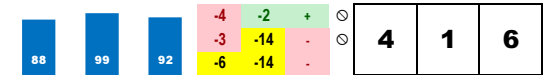

1A-FINAL CUT (5-1)

Trainer: Oliver Victoria (24-17%-46%-58%)
Jockey: Morales Edgar (166-12%-26%-42%)
Class Rating: 0.02 Rank: 3

2018 (2): 5-0-0-0-$10,516 11/08/18 CD2 8.0 D 13.6 $76,000 10 fMdSpWt 64.8% 16
10/07/18 KEE7 7.0 D 35.3 $67,000 9 fMdSpWt 23.8% 48
09/13/18 KD2 6.5 T 22.3 $130,000 13 MdSpWt 33.2% 72
Life:5-0-0-0-$10,516
Style: M/F-6