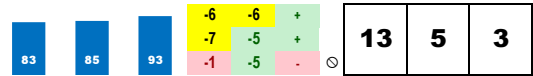

5-PLUS QUE PARFAIT (20-1)

Trainer: Walsh Brendan P (33-9%-18%-48%)
Jockey: Leparoux Julien R (119-19%-33%-42%)
Class Rating: 0.04 Rank: 11

2018 (2): 3-1-0-2-$50,000	10/07/18	KEE5	8.5	D	8.0e	$67,000	6	MdSpWt	100.0%	48
	09/15/18	CD6	8.0	D	3.3	$56,000	5	MdSpWt	61.8%	70
Life:3-1-0-2-$50,000	07/21/18	ELP9	8.0	T	10.5	$42,000	5	MdSpWt	66.2%	126
Style: M/F-7