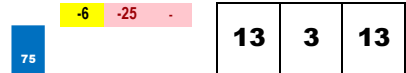

12-PERFECT REINS (15-1)

Trainer: Asmussen Steven M (96-14%-34%-46%)
Jockey: Santana Ricardo Jr (143-14%-31%-45%)
Class Rating: NA

2018 (2): 1-0-0-0-$335 10/06/18 KEE5 8.5 D 14.6 $67,000 9 fMdSpWt 1.2% 49
Life:1-0-0-0-$335
Style: UK-6 Recent LSRs do not meet race avg.