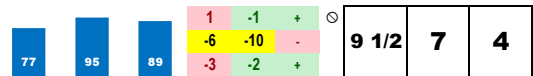

11-MICK'S STAR (30-1)

Trainer: Amoss Thomas M (36-36%-36%-56%)
 Jockey: Lanerie C J (166-20%-36%-52%)
 Class Rating: 0.04 Rank: 13

2018 (2): 3-2-0-0-\$45,600	10/07/18	KEE8	8.5	T	13.8	\$250,000	11	Bourbon-G3	62.3%	48
	08/28/18	IND2	6.0	D	1.5	\$32,500	4	Alw35100n2l	100.0%	88
Life:3-2-0-0-\$45,600	07/24/18	IND6	5.0	D	*1.1	\$31,000	4	MdSpWt	100.0%	123
Style: F-4										