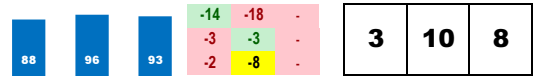

3-MANNY WAH (20-1)

Trainer: Catalano Wayne M (24-17%-25%-38%)
Jockey: Hill C (54-9%-26%-33%)
Class Rating: 0.05 Rank: 8

2018 (2): 6-2-1-1-$84,225	11/02/18	CD4	8.0	D	9.1	$100,000	7	StretSnsE100k	22.9%	22
	10/11/18	KEE8	8.0	D	6.9	$69,000	6	OC75000n2l	100.0%	44
Life:6-2-1-1-$84,225	09/15/18	CD10	8.5	D	13.2	$150,000	9	Iroquois-G3	18.0%	70
Style: F-3	<i>Best last-race ESR. Blinkers on today.</i>