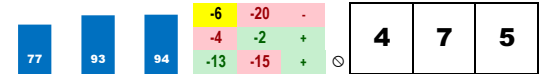

7-SIX SHOOTER (12-1)

Trainer: Holthus Paul E (13-15%-23%-38%)
Jockey: Hernandez B J Jr (178-13%-28%-40%)
Class Rating: 0.06 Rank: 5

2018 (2): 4-1-0-3-$31,750 11/10/18 CD9 7.0 D 9.4 $78,500 10 OC75000n1x 37.5% 14
10/17/18 IND5 6.0 D 5.9 $31,000 6 MdSpWt 100.0% 38
Life:4-1-0-3-$31,750 10/09/18 IND4 5.0 T 3.6 $31,000 6 MdSpWt 41.5% 46
Style: M/R-5