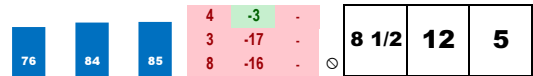

11/24/2018 CD (race 11)
8.5 furlongs (main track)
Purse: $200,000
Par ESR: -9 LSR: -5

14-TACTICAL QUALITY (30-1)

Trainer: Glyshaw Tim (26-15%-23%-38%)
Jockey: Morales Edgar (166-12%-26%-42%)
Class Rating: 0.04 Rank: 10

2018 (2): 7-1-1-0-$23,795	11/04/18	CD6	8.5	D	*2.2	$27,500	6	Md30000	100.0%	20
	10/07/18	KEE5	8.5	D	63.9	$67,000	9	MdSpWt	5.1%	48
Life:7-1-1-0-$23,795	09/21/18	CD6	8.0	T	10.1	$56,000	8	MdSpWt	2.0%	64
Style: R+3	<i>Best last-race LSR.</i>