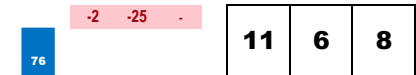

LITTLE GEMMA
Trainer: Calhoun William Bret (0-0%-0%-0%)
Jockey: Lanerie C J (0-0%-0%-0%)
Class Rating: NA

2018 (2): 1-0-0-1-$4,200 09/03/18 ELP11 6.0 D 2.6 $42,000 8 fMdSpWt 18.4% 34
Life:1-0-0-1-$4,200
Style: UK-2
Recent LSRs do not meet race avg.