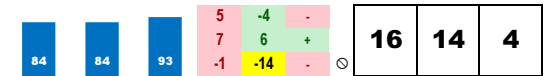

PEACE FRONT

Trainer: Holthus Paul E (0-0%-0%-0%)
Jockey: Santana Ricardo Jr (0-0%-0%-0%)
Class Rating: 0.11 Rank: 8

2018 (4): 7-3-1-1-$65,950 08/04/18 ELP2 8.5 T 11.3 $44,000 8 fOC40000n2x 52.1% 64
2017 (3): 3-0-1-0-$9,800 07/04/18 IND6 8.5 T 2.8 $32,500 7 fAlw33800n1x 100.0% 95
Life:10-3-2-1-$75,750 06/20/18 IND4 8.3 D 5.9 $32,500 7 fOC25000n1x 14.4% 109
Style: F+6
Advantageous pace scenario. Best speed figure does not meet today's par.