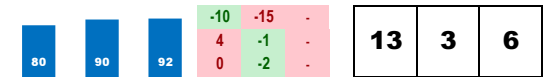

ROUSSALKA

Trainer: Glover Tracey (0-0%-0%-0%)
Jockey: Cannon Declan (0-0%-0%-0%)
Class Rating: 0.07 Rank: 14

2018 (3): 9-2-1-1-$48,356 09/12/18 KD5 8.3 T 11.5 $100,000 12 fAlw25000s 43.5% 25
2017 (2): 4-1-0-1-$14,740 07/19/18 IND7 8.0 T 48.4 $100,000 12 fTaWeeB100k 40.2% 80
Life:13-3-1-2-$63,096 06/15/18 LS6 8.0 T *1.5 $24,000 6 fAlw24000n1x 100.0% 114
Style: F+0
Advantageous pace scenario. Best last-race ESR. Best speed figure does not meet today's par.