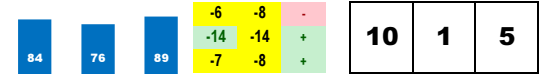

10	1	5

SASSY SIENNA

Trainer: Cox Brad H (0-0%-0%-0%)
Jockey: Bridgmohan S X (0-0%-0%-0%)
Class Rating: 0.07 Rank: 5

2018 (3): 7-2-2-1-$361,100 08/18/18 MTH10 8.5 D *2.3 $106,000 5 fMthOaks-G3 94.1% 50
2017 (2): 5-1-1-1-$64,000 07/05/18 PRM8 8.5 D *1.8 $200,000 6 flowaOaks-G3 1.4% 94
Life:12-3-3-2-$425,100 05/04/18 CD11 9.0 D 37.0 $1,000,000 14 fKyOaks-G1 9.6% 156
Style: M/R-3

Best speed figure does not meet today's par.