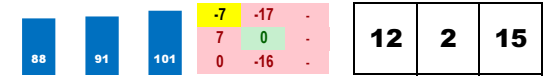

STAVE

Trainer: Jones J Larry (0-0%-0%-0%)
Jockey: Saez Gabriel (0-0%-0%-0%)
Class Rating: 0.17 Rank: 3

2018 (3): 7-2-0-1-$98,460 09/12/18 KD7 8.3 T 4.5 $145,000 14 fOC62500n2x 74.3% 25
2017 (2): 0-0-0-0-$00 07/19/18 IND7 8.0 T 2.8 $100,000 12 fTaWeeB100k 54.7% 80
Life:7-2-0-1-$98,460 06/16/18 CD9 9.0 T 4.7 $100,000 12 fRegret-G3 8.3% 113
Style: R+0
Disadvantageous pace scenario. Exits tougher race.