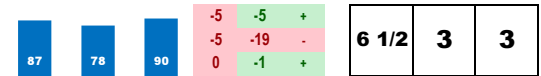

SKEPTIC

Trainer: Arnold George R li (0-0%-0%-0%)
Jockey: Hernandez B J Jr (0-0%-0%-0%)
Class Rating: 0.04 Rank: 9

2018 (3): 5-3-0-1-$153,890 08/18/18 MTH10 8.5 D 4.3 $106,000 5 fMthOaks-G3 100.0% 50
2017 (2): 2-0-1-0-$12,249 07/14/18 IND8 8.5 D 7.4 $200,000 6 fIndOaks-G3 15.3% 85
Life:7-3-1-1-$166,139 05/13/18 CD9 8.5 D 4.9 $55,000 3 fAlw54003n1x 100.0% 147
Style: M/F-5

6 1/2	3	3

PACIFIC WIND

Trainer: Brown Chad C (0-0%-0%-0%)
Jockey: Saez Luis (0-0%-0%-0%)
Class Rating: 0.07 Rank: 7

2018 (4): 4-2-0-0-$254,800 07/29/18 SAR9 9.0 D 4.2 $200,000 6 fShuvee-G3 28.6% 70
2017 (3): 7-2-1-2-$115,745 06/09/18 BEL3 8.5 D 3.9 $750,000 12 fOPhipps-G1 20.4% 120
Life:11-4-1-2-$370,545 05/06/18 BEL8 8.0 D *1.5 $250,000 7 fRuffian-G2 100.0% 154
Style: M/R-2

Best speed figure does not meet today's par.