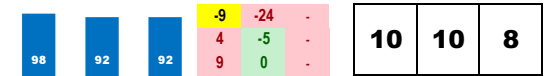

PHANTOM OPENING

Trainer: Brisset Rodolphe (0-0%-0%-0%)
Jockey: Geroux Florent (0-0%-0%-0%)
Class Rating: 0.10 Rank: 10

2018 (4): 6-1-0-0-$42,093 09/12/18 KD7 8.3 T 10.7 $145,000 14 fOC62500n2x 7.2% 25
2017 (3): 4-1-0-1-$28,665 08/04/18 ELP2 8.5 T 3.1 $44,000 8 fOC40000n2x 38.8% 64
Life:11-2-0-1-$70,998 06/16/18 BEL4 8.5 t 9.7 $80,000 11 fOC62500n2x 62.3% 113
Style: R+4
Disadvantageous pace scenario. Exits tougher race. Best speed figure does not meet today's par. Blinkers off.