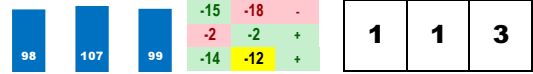

7 1/2	10	9

D'AMBROSIO
Trainer: Pletcher Todd A (0-0%-0%-0%)
Jockey: Ortiz Jose L (0-0%-0%-0%)
Class Rating: 0.33 Rank: 1

2018 (4): 1-0-1-0-$12,000 02/01/18 AQU2 8.0 D 1.4 $60,000 17 MdSpWt 48.9% 248
2017 (3): 5-0-2-1-$40,900 11/08/17 AQU4 8.0 D *1.3 $60,000 17 MdSpWt 98.9% 333
Life:6-0-3-1-$52,900 10/04/17 BEL1 8.5 D 2.8 $75,000 19 MdSpWt 90.3% 368