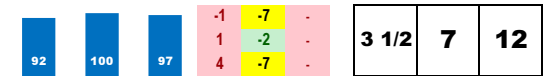

COACHWHIP

Trainer: Sisterson Jack (0-0%-0%-0%)
Jockey: Beschizza Adam (0-0%-0%-0%)
Class Rating: 0.10 Rank: 11

2018 (4): 3-0-1-1-$14,305 05/12/18 GG6 8.5 T 1.8 $50,000 8 fGldnPppyB50k 90.3% 148
2017 (3): 4-2-1-0-$42,145 04/13/18 GG6 8.0 T *2.3 $33,000 7 fAlw33819nc 81.4% 177
Life:7-2-2-1-$56,450 02/11/18 SA7 10.0 T *1.8 $58,000 9 fOC62500n2x 19.1% 238
Style: M/R+1
Disadvantageous pace scenario.