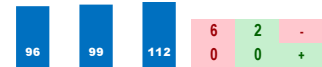

I REMEMBER MAMA

Trainer: Drury Thomas Jr (0-0%-0%-0%)
Jockey: Hernandez B J Jr (0-0%-0%-0%)
Class Rating: 0.24 Rank: 1

2018 (4): 3-1-2-0-$92,900	09/01/18	KD7	8.3	T	9.6	$250,000	19	frOneDreamrB250k	95.9%	36
2017 (3): 3-1-1-1-$37,300	07/08/18	ELP8	8.5	T	*2.7	$50,000	8	fEIPTurfB50k	96.0%	91
Life:6-2-3-1-$130,200	06/08/18	CD6	8.0	T	2.8	$59,500	9	fAlw57670n1x	100.0%	121

Style: R+3

Disadvantageous pace scenario. Exits tougher race. Superior last-race speed figure.