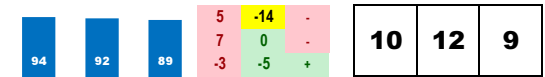

SAVOUR THE MOMENT

Trainer: Oliver Victoria (0-0%-0%-0%)
Jockey: Camacho Samuel Jr (0-0%-0%-0%)
Class Rating: 0.07 Rank: 12

2018 (3): 4-1-0-0-$26,787 09/05/18 IND9 8.0 T 30.9 $200,000 17 flndGrandL200k 4.4% 32
2017 (2): 4-1-0-0-$19,463 07/19/18 IND7 8.0 T 16.2 $100,000 12 fTaWeeB100k 64.8% 80
Life:8-2-0-0-$46,250 05/23/18 IND7 8.5 T 11.5 $32,500 7 fOC25000n1x 100.0% 137
Style: M/R+5
Disadvantageous pace scenario. Exits tougher race.