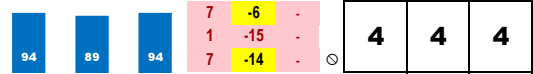

1 1/2	2	2

SENIOR INVESTMENT
Trainer: Mcpeek Kenneth G (0-0%-0%-0%)
Jockey: Hernandez B J Jr (0-0%-0%-0%)
Class Rating: 0.49 Rank: 1

2018 (4): 3-0-1-0-$16,800 05/19/18 CD9 8.5 D 6.0 $59,000 9 OC80000n3x 69.3% 141
2017 (3): 10-2-1-1-$445,247 04/21/18 KEE8 8.5 D 6.1 $80,000 10 OC80000n3x 18.0% 169
Life:17-3-2-2-$494,727 03/17/18 TP8 9.0 D+ 6.9 $100,000 12 KyCupClsB100k 5.1% 204