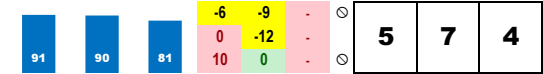

BLUE MESA

Trainer: Hernandez Rey (0-0%-0%-0%)
Jockey: Rocco J S Jr (0-0%-0%-0%)
Class Rating: 0.08 Rank: 5

2018 (3): 3-0-2-0-$9,450 09/21/18 IND6 8.0 T 5.3 $21,000 10 Md32000 43.9% 16
2017 (2): 4-0-0-0-$4,326 09/08/18 IND1 5.5 D 7.1 $22,000 10 Md25000 53.3% 29
Life:7-0-2-0-$13,776 01/14/18 FGB a7.5 T 8.9 $20,000 10 Md30000 95.5% 266
Style: R+0