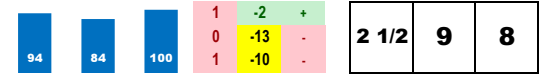

2 1/2	9	8

SOUTHERNPERFECTION

Trainer: Quartarolo Anthony T (0-0%-0%-0%)
Jockey: Jimenez Albin (0-0%-0%-0%)
Class Rating: 0.01 Rank: 11

2018 (4): 12-3-5-1-$54,780 09/19/18 TDN3 8.0 D 3.3 $27,000 2 fAlw27000b 87.8% 18
2017 (3): 12-2-1-2-$21,769 09/04/18 TDN7 8.0 D 2.2 $25,500 2 fAlw33500b 100.0% 33
Life:27-6-6-3-$97,199 08/06/18 TDN6 8.0 D 2.6 $16,700 2 fOC12500 100.0% 62
Style: F-7

Best speed figure does not meet today's par.