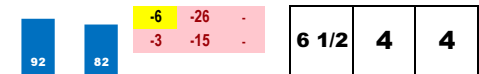

WINANDYOURIN GIN
Trainer: Casse Mark (0-0%-0%-0%)
Jockey: Bridgmohan S X (0-0%-0%-0%)
Class Rating: 0.02 Rank: 3

2018 (2): 2-0-0-1-$10,838 08/12/18 SAR6 6.5 D 9.5 $85,000 11 fMdSpWt 0.7% 56
07/20/18 SAR5 5.5 D 15.3 $85,000 11 fMdSpWt 30.2% 79
Life:2-0-0-1-$10,838
Style: UK-5