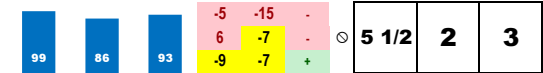

DANCING WAVES

Trainer: Tomlinson Michael A (0-0%-0%-0%)
Jockey: Rocco J S Jr (0-0%-0%-0%)
Class Rating: 0.19 Rank: 7

2018 (4): 8-3-2-0-$46,325 09/16/18 CD6 7.0 D 8.5 $25,000 10 fAlw10000s 100.0% 21
2017 (3): 9-1-0-1-$29,251 08/12/18 AP6 8.0 T *1.9 $20,000 9 fClm25000b 14.3% 56
Life:20-5-2-1-$87,999 06/29/18 CD1 8.0 D 6.5 $22,000 10 fClm10000c 100.0% 100
Style: M/R-7

Best speed figure does not meet today's par.