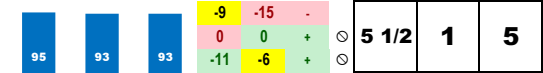

MIZZEN AIR

Trainer: Scherer Merrill R (0-0%-0%-0%)
Jockey: Saez Luis (0-0%-0%-0%)
Class Rating: 0.18 Rank: 9

2018 (4): 9-4-2-0-$61,975 09/16/18 CD6 7.0 D 8.2 $25,000 10 fAlw10000s 95.2% 21
2017 (3): 10-2-1-3-$19,879 08/31/18 AP9 8.5 D+ *1.7 $15,000 8 fOC10000 100.0% 37
Life:19-6-3-3-$81,854 07/28/18 CBY9 a5.0 T *1.5 $14,500 8 fOC7500 96.6% 71
Style: F-9