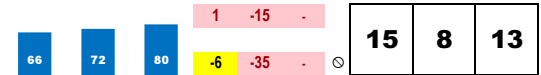

PRADAR

Trainer: Yanakov Mikhail (0-0%-0%-0%)
Jockey: Gilligan Jack (0-0%-0%-0%)
Class Rating: 0.02 Rank: 11

2018 (2): 6-1-1-1-$40,390 09/30/18 CD3 8.0 T 7.9 $58,000 5 OC75000n2l 34.6% 7
09/01/18 KD9 8.0 T 134.7 $400,000 13 KDJuvnleB400k 1.1% 36
Life:6-1-1-1-$40,390 08/19/18 ELP9 7.0 D 90.0 $75,000 5 ELPJuvnileB75k 0.2% 49
Style: M/R+1 *Disadvantageous pace scenario. Recent LSRs do not meet race avg. Ran without front leg wraps last time.*