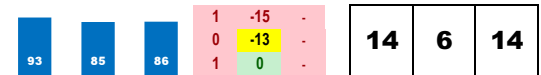

CHOCOLATE MARTINI

Trainer: Amoss Thomas M (0-0%-0%-0%)
Jockey: Lanerie C J (0-0%-0%-0%)
Class Rating: 0.07 Rank: 4

2018 (3): 8-3-0-2-$401,020 09/22/18 PRX10 8.5 D 36.7 $1,000,000 14 fCotlin-G1 9.8% 15
2017 (2): 3-0-0-1-$2,516 07/22/18 SAR9 9.0 D 43.3 $300,000 8 fCCAOaks-G1 45.2% 77
Life:11-3-0-3-$403,536 06/16/18 SA6 8.5 D 1.7 $200,000 6 fSumrOaks-G2 55.9% 113
Style: R+0

8 1/2	7	10

FUHRIOUSLY KISSED

Trainer: Quartarolo Anthony T (0-0%-0%-0%)
Jockey: Bracho Jose A (0-0%-0%-0%)
Class Rating: 0.05 Rank: 8

2018 (5): 7-1-0-2-$198,240 09/19/18 TDN3 8.0 D *0.9 $27,000 2 fAlw27000b 100.0% 18
2017 (4): 5-1-1-1-$80,440 08/25/18 SAR7 9.0 D 45.5 $700,000 12 fPrsnEns-G1 15.2% 43
Life:21-4-3-4-$372,987 07/14/18 DEL9 10.0 D 77.2 $750,000 12 fDelH-G2 51.8% 85
Style: R+2

5	10	6

ESKIMO KISSES

Trainer: Mcpeek Kenneth G (0-0%-0%-0%)
Jockey: Ortiz Jose L (0-0%-0%-0%)
Class Rating: 0.14 Rank: 1

2018 (3): 8-3-3-0-$685,640 08/18/18 SAR9 10.0 D 9.0 $600,000 11 fAlabama-G1 100.0% 50
2017 (2): 2-0-1-0-$13,295 07/22/18 SAR9 9.0 D 15.1 $300,000 8 fCCAOaks-G1 27.0% 77
Life:10-3-4-0-$698,935 05/04/18 CD11 9.0 D 15.2 $1,000,000 14 fKyOaks-G1 48.1% 156
Style: R+1

Best last-race speed figure.

2 1/2	9	8

SOUTHERNPERFECTION

Trainer: Quartarolo Anthony T (0-0%-0%-0%)
Jockey: Jimenez Albin (0-0%-0%-0%)
Class Rating: 0.01 Rank: 11

2018 (4): 12-3-5-1-$54,780 09/19/18 TDN3 8.0 D 3.3 $27,000 2 fAlw27000b 87.8% 18
2017 (3): 12-2-1-2-$21,769 09/04/18 TDN7 8.0 D 2.2 $25,500 2 fAlw33500b 100.0% 33
Life:27-6-6-3-$97,199 08/06/18 TDN6 8.0 D 2.6 $16,700 2 fOC12500 100.0% 62
Style: F-7

Best speed figure does not meet today's par.

10	1	5

SASSY SIENNA

Trainer: Cox Brad H (0-0%-0%-0%)
Jockey: Bridgmohan S X (0-0%-0%-0%)
Class Rating: 0.07 Rank: 5