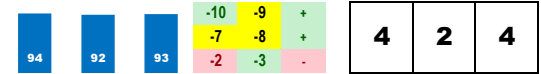

4	2	4

CHAMPAGNE PROBLEMS

Trainer: Wilkes Ian R (0-0%-0%-0%)
Jockey: Borel C H (0-0%-0%-0%)
Class Rating: 0.03 Rank: 10

2018 (4): 6-3-1-1-$154,450 09/15/18 CD9 8.5 D 3.9 $100,000 4 fLcstGrv-G3 99.5% 22
2017 (3): 10-1-3-2-$85,234 08/12/18 ELP9 8.0 D 4.0 $100,000 4 fGrpDoll-G3 100.0% 56
Life:19-5-4-4-$280,284 06/23/18 CD6 8.0 D 3.6 $64,000 4 fOC80000b 100.0% 106
Style: M/F-1

Best speed figure does not meet today's par.