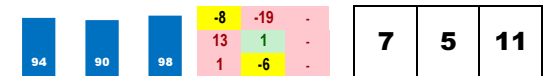

OH SO TERRIBLE

Trainer: Ross Bradley S (0-0%-0%-0%)
Jockey: Landeros Chris (0-0%-0%-0%)
Class Rating: 0.07 Rank: 13

2018 (4): 6-0-0-1-$15,523 09/12/18 KD7 8.3 T 6.2 $145,000 14 fOC62500n2x 35.9% 25
2017 (3): 8-2-2-1-$55,642 08/11/18 AP10 9.5 T 96.4 $600,000 29 fBeverlyD-G1 30.0% 57
Life:16-2-2-2-$80,525 07/20/18 AP5 a8.0 T 2.8 $34,000 7 fOC40000n2x 33.1% 79
Style: R+1
Disadvantageous pace scenario. Exits tougher race.