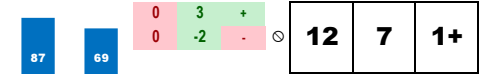

BIZZEE CHANNEL

Trainer: Rivelli Larry (0-0%-0%-0%)
Jockey: Valdivia J Jr (0-0%-0%-0%)
Class Rating: 0.01 Rank: 10

2018 (2): 2-0-1-1-$19,400 09/12/18 KD1 8.0 T *0.9 $130,000 8 MdSpWt 87.2% 25
07/21/18 AP1 5.5 D+ 3.9 $32,000 4 MdSpWt 96.9% 78
Life:2-0-1-1-$19,400
Style: UK+0 Superior last-race LSR. Blinkers on today.